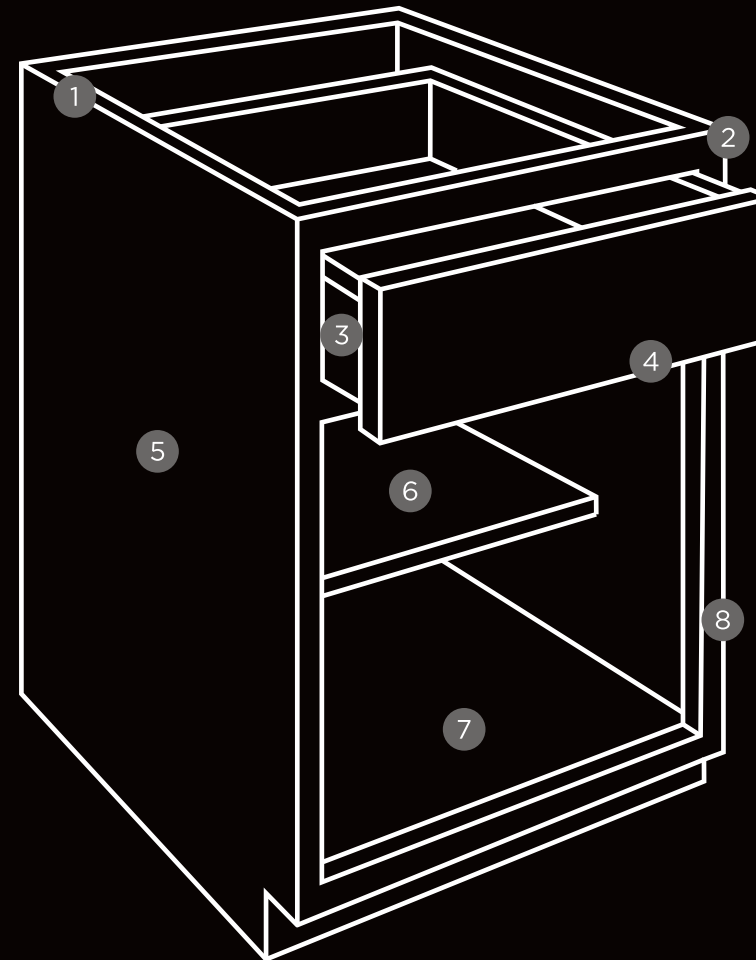

- 1 1/2" Plywood ends, 3/8" top, back and bottom
- 2 3/4" Hardwood frame, doors and drawer fronts
- 3 5/8" Solid wood dovetail drawer box
- 4 Soft-closing, under-mount, full-extension drawer guides
- 5 Matching exterior
- 6 3/4" Natural plywood adjustable shelves
- 7 Natural interior
- 8 Soft-closing, 6-way adjustable hinges